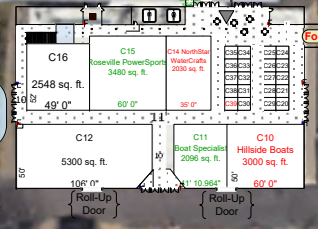

Cal Expo
March 6th – 9th 2025

RV1
ET Quality RV's
of Yuba City

RV2
RV Travel World
29640 sq. ft.
240' 0"

RV3
RV's of Sacramento
24000 sq. ft.
400' 0"

RV4
Happy Daze
38000 sq. ft.
400' 0"

Entrance

Front Tent
Exhibit Hall

Cal Expo
Building D

Airstream Adventures
Hall
19404 sq. ft.
198' 0"
 Bar 19751 sq. ft.

Cal Expo
Building C

Food
Concessions

Food
Concessions

Cal Expo
Pavilion

SACRAMENTO
BOATSHOW
& off road exposition

RV Exhibits
28800 sq. ft.
180' 0"