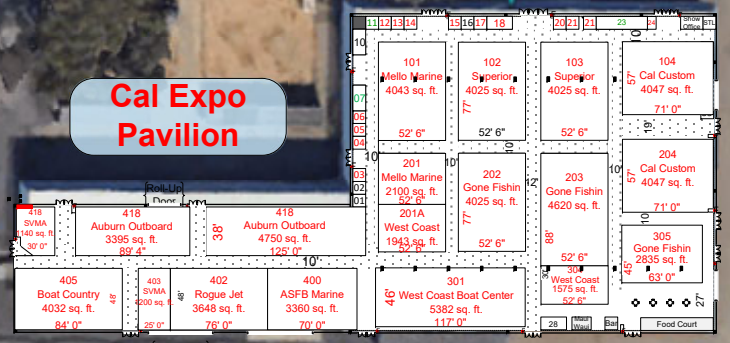

Cal Expo
Building D

Airstream Adventures
Hall
19404 sq. ft.
198' 0"
 Bar 19751 sq. ft.

Cal Expo
Building C

Food
Concessions

Food
Concessions

Cal Expo
Pavilion

SACRAMENTO
BOATSHOW
& off road exposition

RV Exhibits
28800 sq. ft.
180' 0"